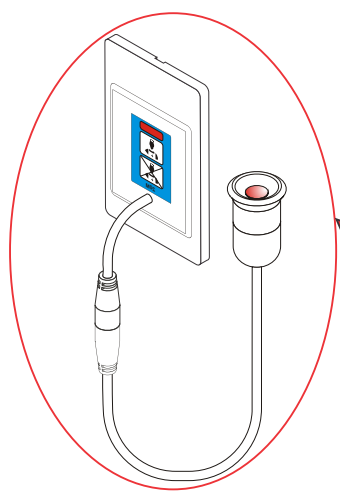

BASIC CALL/CANCEL SYSTEM

Bed unit with pear push
MB-CRC-C + MH-PRD

Bedroom overdoor light
MI-OCL-C + MX-4x2-C

Bathroom call unit
MW-PKI-C + MX-4x2C

Bathroom reset unit
MW-RES-C + MX-4x2-C

Duty Station Mimic
MM-MIMIC