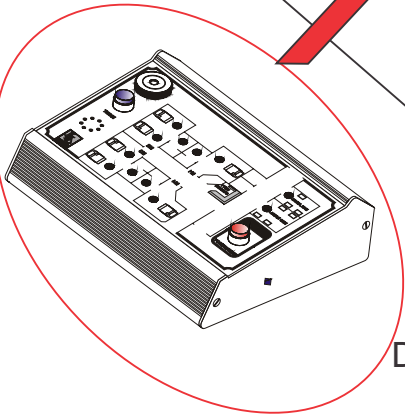

BASIC CALL/CANCEL SYSTEM

Bed unit with pear push
MB-CRC-C + MH-PRD

Bedroom overdoor light
MI-OCL-C + MX-4x2-C

Bathroom call unit
MW-PKI-C + MX-4x2C

Bathroom reset unit
MW-RES-C + MX-4x2-C

Duty Station Mimic
MM-MIMIC