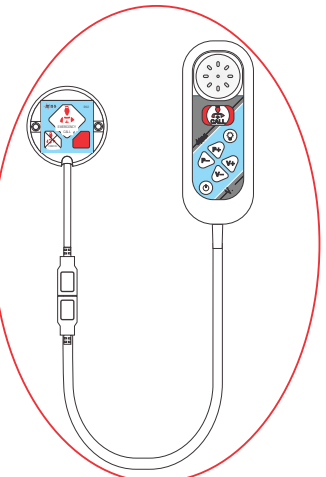

EMERGENCY CALL + TV CONTROL SYSTEM

TV control + connector board
MP-TVR (mounted close to TV)

Bedroom overdoor light
MI-OCL-C + MX-4x2-C

Bed unit with TV control handset
MB-EUB-R + MH-T08

Bathroom call unit
MW-PKI-C + MX-4x2C

Bathroom reset unit
MW-RES-C + MX-4x2-C

Duty Station Mimic
MM-MIMIC