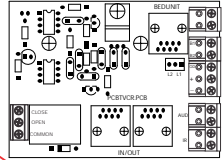

EMERGENCY CALL + TV CONTROL SYSTEM

TV control + connector board
MP-TVR (mounted close to TV)

Bedroom overdoor light
MI-OCL-C + MX-4x2-C

Bed unit with TV control handset
MB-EUB-R + MH-T08

Bathroom call unit
MW-PKI-C + MX-4x2C

Bathroom reset unit
MW-RES-C + MX-4x2-C

Duty Station Mimic
MM-MIMIC