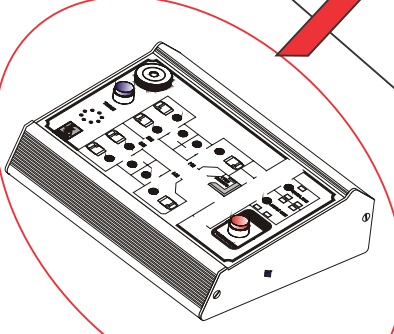

EMERGENCY CALL + TV CONTROL SYSTEM

TV control + connector board
MP-TVR (mounted close to TV)

Bedroom overdoor light
MI-OCL-C + MX-4x2-C

Bed unit with TV control handset
MB-EUB-R + MH-T08

Bathroom call unit
MW-PKI-C + MX-4x2C

Bathroom reset unit
MW-RES-C + MX-4x2-C

Duty Station Mimic
MM-MIMIC