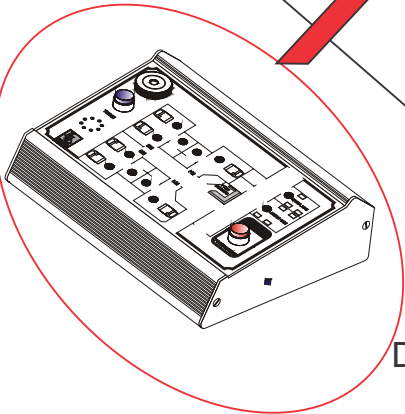

BASIC CALL/CANCEL SYSTEM

Bed unit with pear push
MB-CRC-C + MH-PRD

Bedroom overdoor light
MI-OCL-C + MX-4x2-C

Bathroom latching pull call unit
MW-PLL-4x4

Bathroom latching push call unit
MW-PBL-4x2

Duty Station Mimic
MM-MIMIC