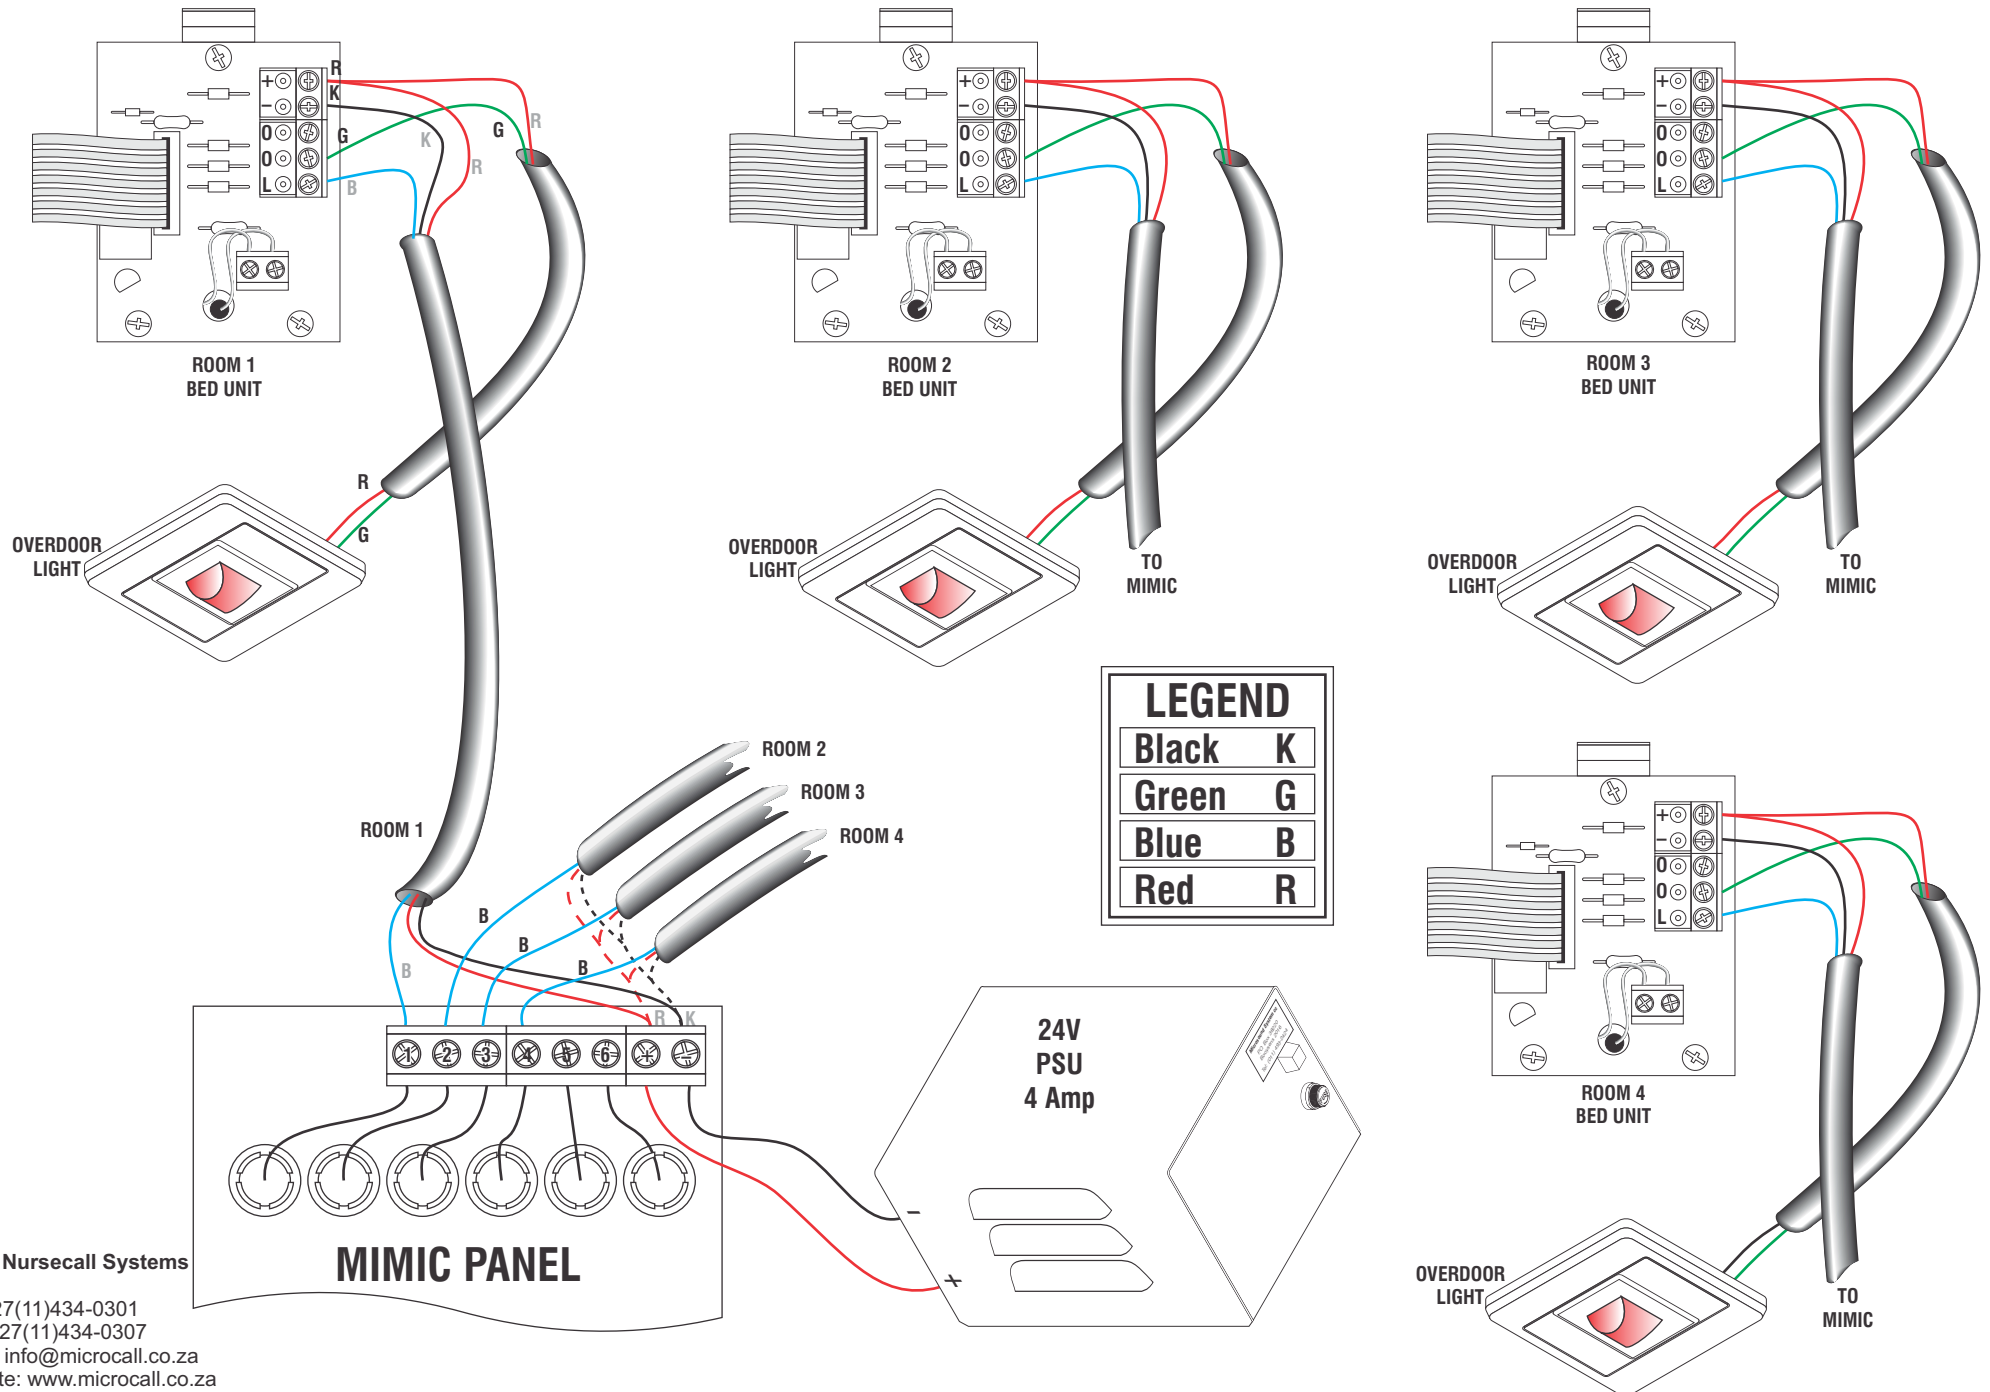

# 4 BED WIRING WITHOUT EMERGENCY

LEGEND	
Black	K
Green	G
Blue	B
Red	R